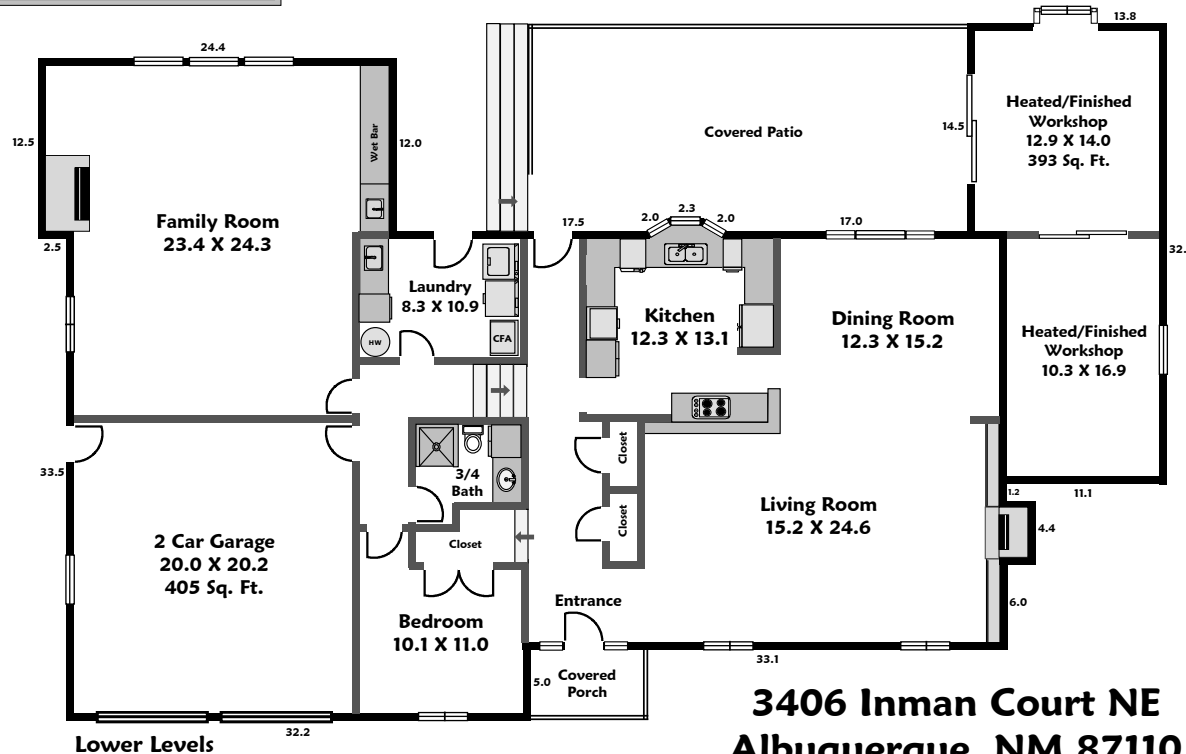

**idakelly**  
Realtors®  
*Exceptional Service with Integrity*

**Presented By Ida & Channing Kelly**

**3406 Inman Court NE  
Albuquerque, NM 87110**

**Lower Levels - 1,941 Sq. Ft.**

**Upper Level - 1,101 Sq. Ft.**

**Total Heated Living Area - 3,042 Sq. Ft.**

Measurement is to ANSI Standards with the stairs calculated on each level they serve  
Interior dimensions and placement of elements are approximate