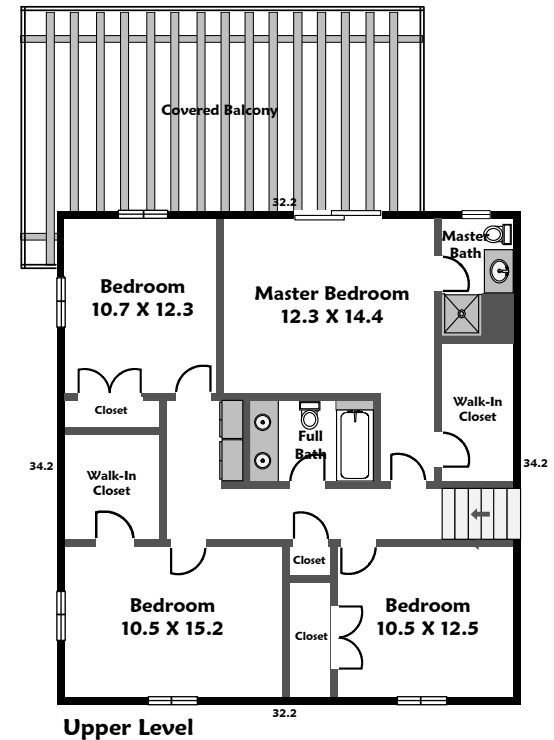

**idakelly**  
Realtors®  
*Exceptional Service with Integrity*

**Presented By Ida & Channing Kelly**

**3406 Inman Court NE  
Albuquerque, NM 87110**

**Lower Levels - 1,941 Sq. Ft.**

**Upper Level - 1,101 Sq. Ft.**

**Total Heated Living Area - 3,042 Sq. Ft.**

Measurement is to ANSI Standards with the stairs calculated on each level they serve  
Interior dimensions and placement of elements are approximate