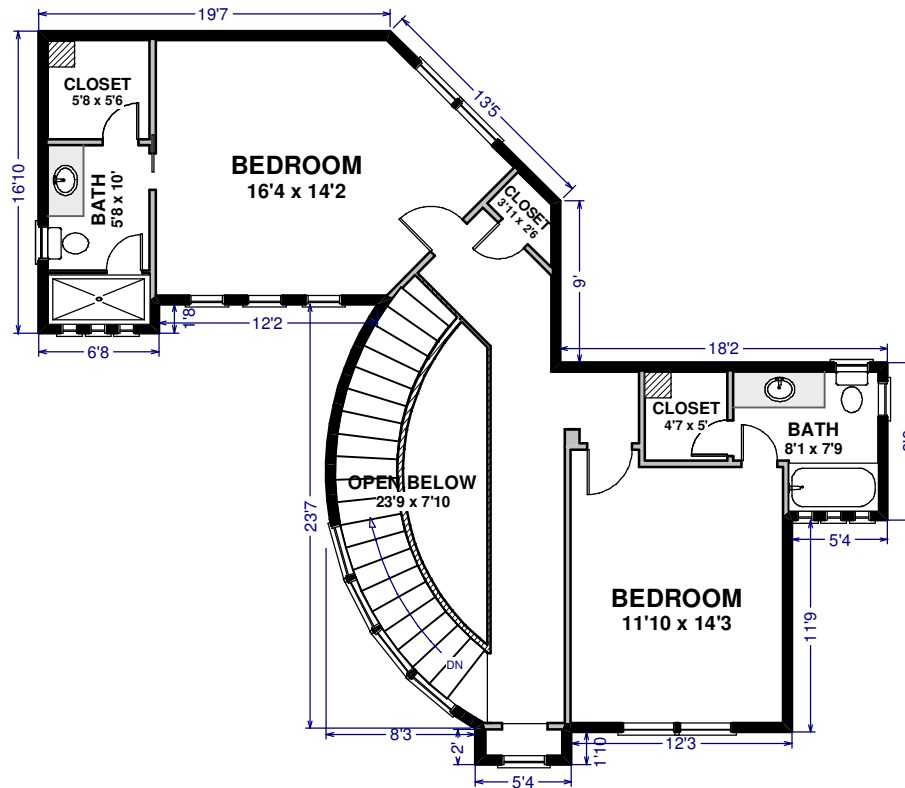

12034 Irish Mist Rd NE,
Albuquerque, NM 87122-3151

Heated Living Space	3649 SF
Main Level	2829 SF
Upper Level	820 SF
Garage	961 SF

Presented By:
Ida Kelly Realtors, LLC
505) 888-1000

*ALL ROOM SIZES ARE APPROXIMATE
*ALL SQUARE FOOTAGE CALCULATIONS WERE DERIVED FROM APPARENT CONSTRUCTION; DISCREPANCIES MAY EXIST DUE TO MEASUREMENT VARIATIONS
Preparer is not an appraiser and is not liable for discrepancies w/appraisal calculations. This plan is diagrammatic & its only purpose is to provide a basic layout of the residence. This drawing may not be copied or reproduced in anyway without written permission from AMB Floorplans, LLC.

**12034 Irish Mist Rd NE,
Albuquerque, NM 87122-3151**

Heated Living Space	3649 SF
Main Level	2829 SF
Upper Level	820 SF
Garage	961 SF

**Presented By:
Ida Kelly Realtors, LLC
505) 888-1000**

*ALL ROOM SIZES ARE APPROXIMATE
*ALL SQUARE FOOTAGE CALCULATIONS WERE DERIVED FROM APPARENT CONSTRUCTION; DISCREPANCIES MAY EXIST DUE TO MEASUREMENT VARIATIONS
Preparer is not an appraiser and is not liable for discrepancies w/appraisal calculations. This plan is diagrammatic & its only purpose is to provide a basic layout of the residence. This drawing may not be copied or reproduced in anyway without written permission from AMB Floorplans, LLC.