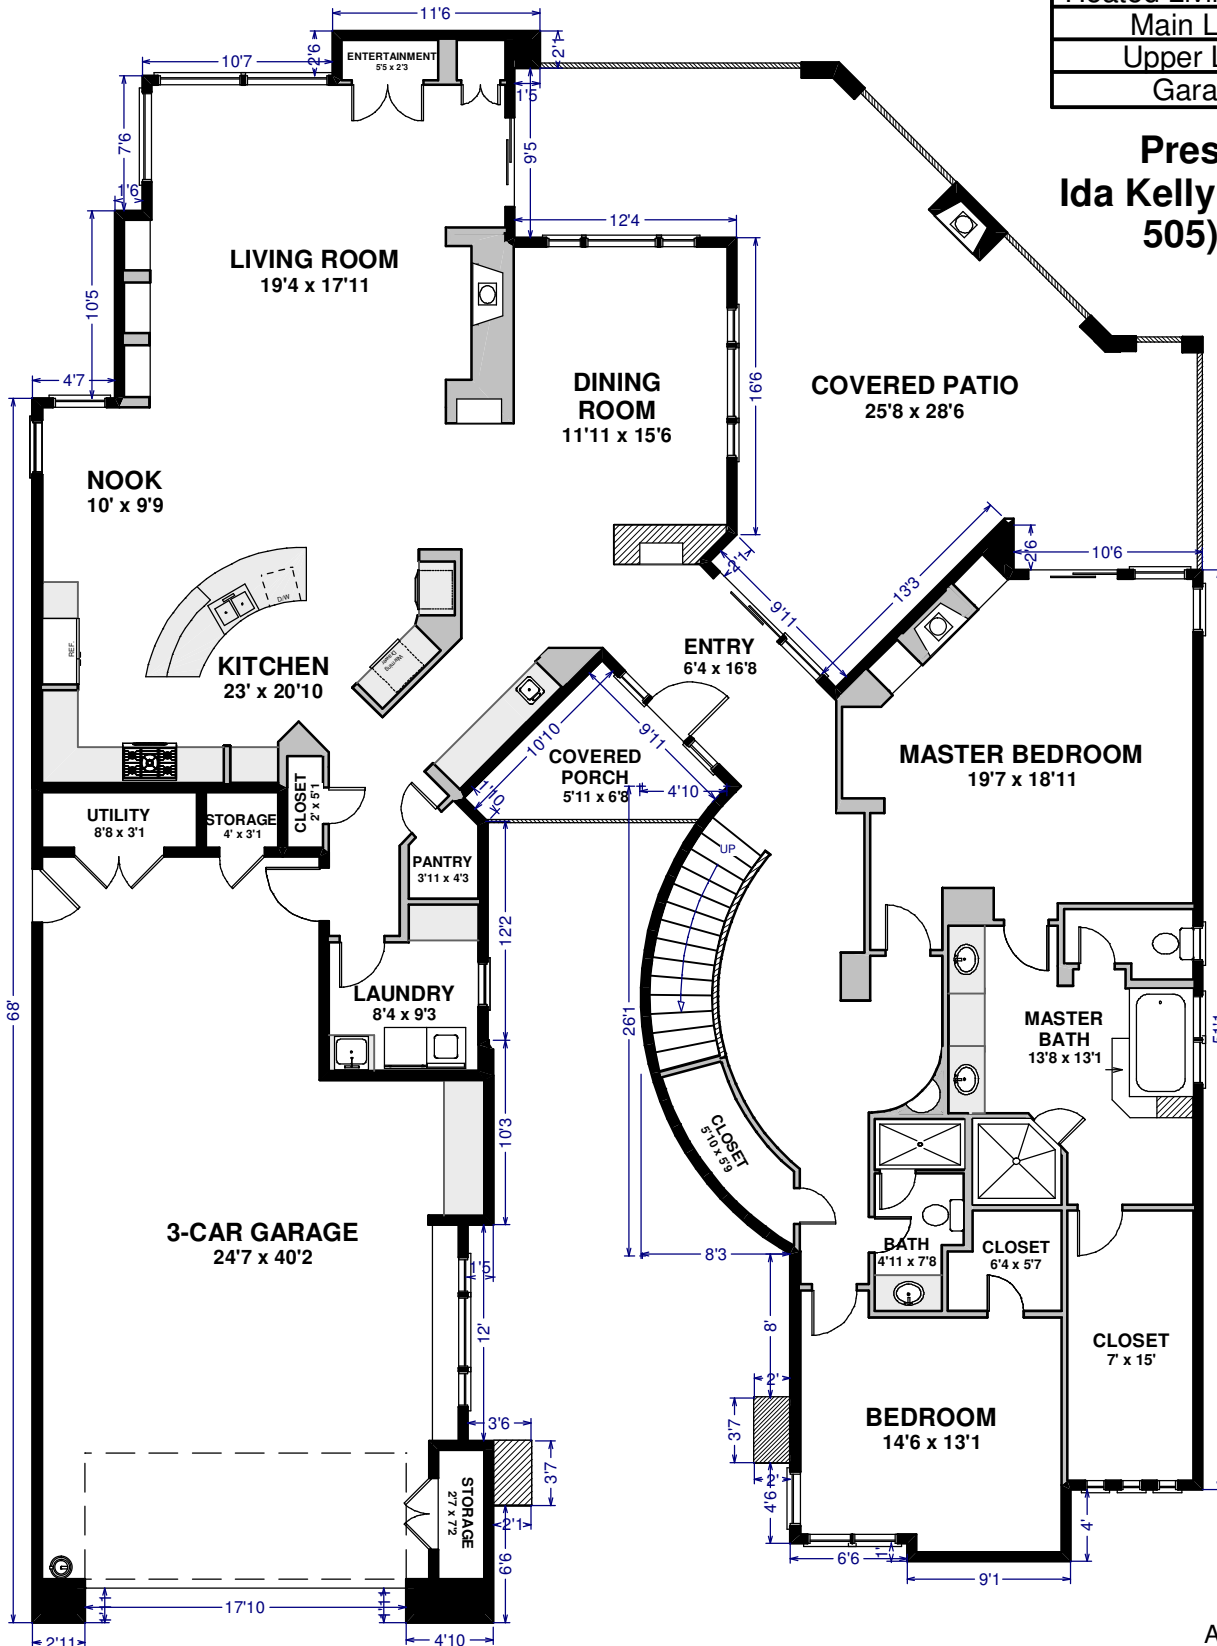

12034 Irish Mist Rd NE,
Albuquerque, NM 87122-3151

Heated Living Space	3649 SF
Main Level	2829 SF
Upper Level	820 SF
Garage	961 SF

Presented By:
Ida Kelly Realtors, LLC
505) 888-1000

*ALL ROOM SIZES ARE APPROXIMATE
*ALL SQUARE FOOTAGE CALCULATIONS WERE DERIVED FROM APPARENT CONSTRUCTION; DISCREPANCIES MAY EXIST DUE TO MEASUREMENT VARIATIONS
Preparer is not an appraiser and is not liable for discrepancies w/appraisal calculations. This plan is diagrammatic & its only purpose is to provide a basic layout of the residence. This drawing may not be copied or reproduced in anyway without written permission from AMB Floorplans, LLC.

**12034 Irish Mist Rd NE,
Albuquerque, NM 87122-3151**

Heated Living Space	3649 SF
Main Level	2829 SF
Upper Level	820 SF
Garage	961 SF

**Presented By:
Ida Kelly Realtors, LLC
505) 888-1000**

*ALL ROOM SIZES ARE APPROXIMATE
*ALL SQUARE FOOTAGE CALCULATIONS WERE DERIVED FROM APPARENT CONSTRUCTION; DISCREPANCIES MAY EXIST DUE TO MEASUREMENT VARIATIONS
Preparer is not an appraiser and is not liable for discrepancies w/appraisal calculations. This plan is diagrammatic & its only purpose is to provide a basic layout of the residence. This drawing may not be copied or reproduced in anyway without written permission from AMB Floorplans, LLC.